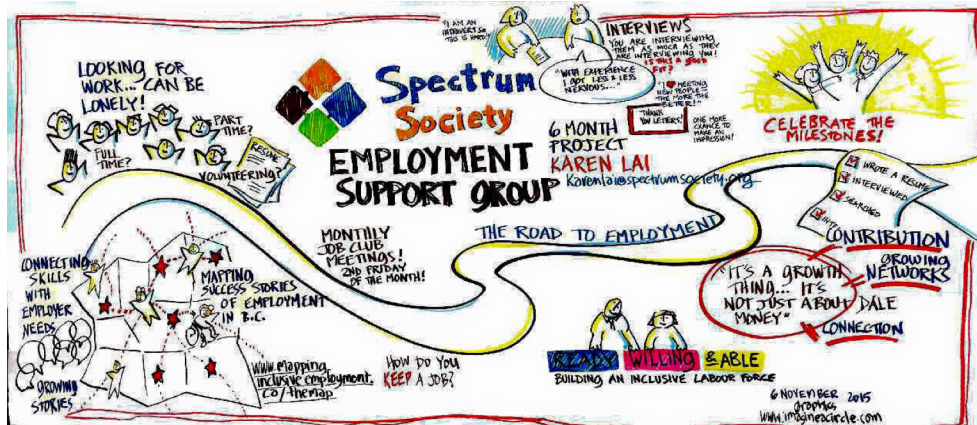

Employment Support Resource Group

Friday September 9th, 2016

10:00 – 12:00 pm

Spectrum Boardroom

***RSVP by Thursday September 8th, 2016 to
karen.lai@spectrumsociety.org***

What is your plan(s) for the fall?